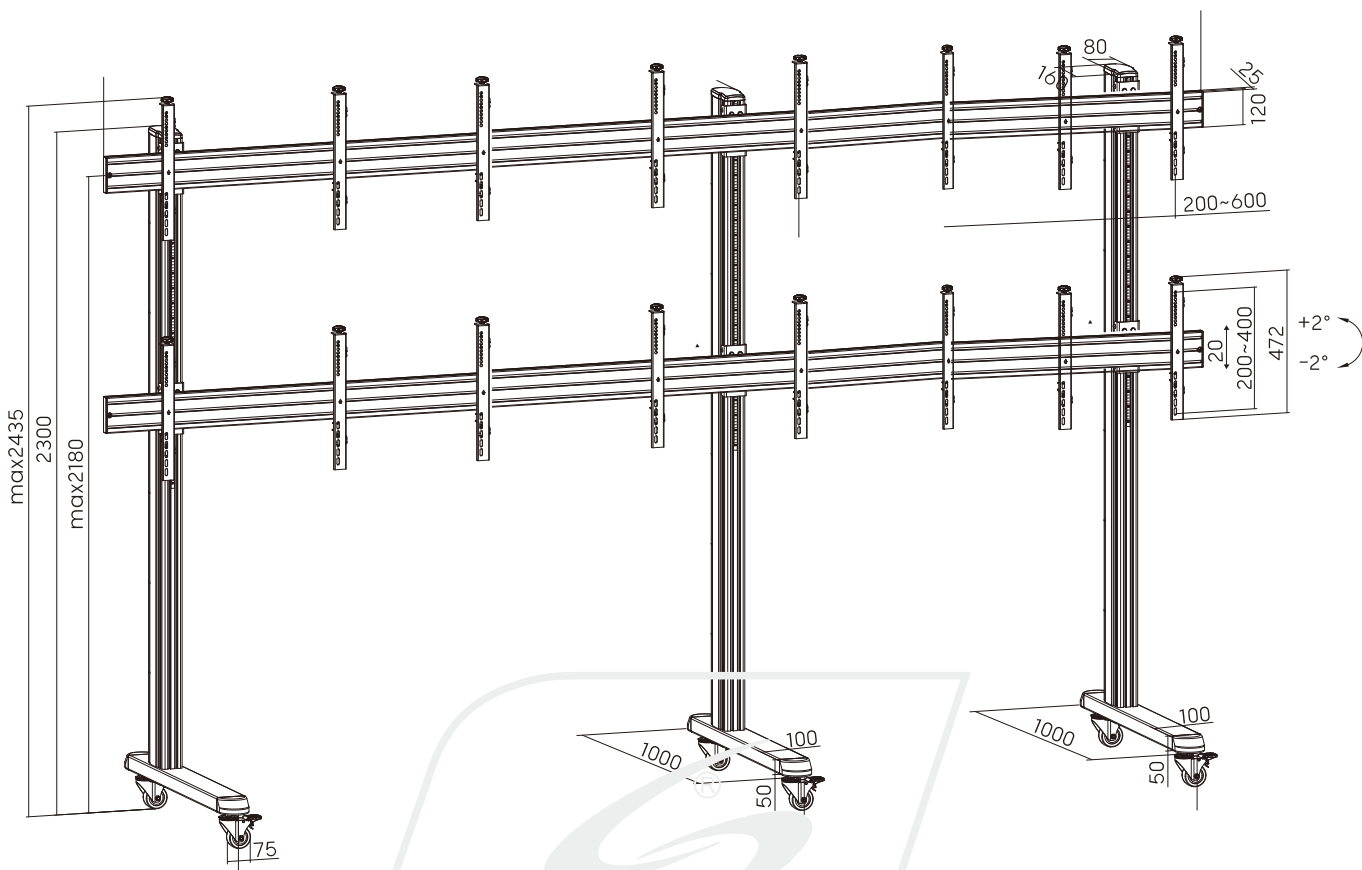

SH 02x04VFSN Video Wall Cart

Transform Any Space into
a Dynamic Visual Experience

Screen Size
45" - 55"

VESA Compatible
600x400

Weight Capacity
8x50kg

Tilt Range
+2°--2°